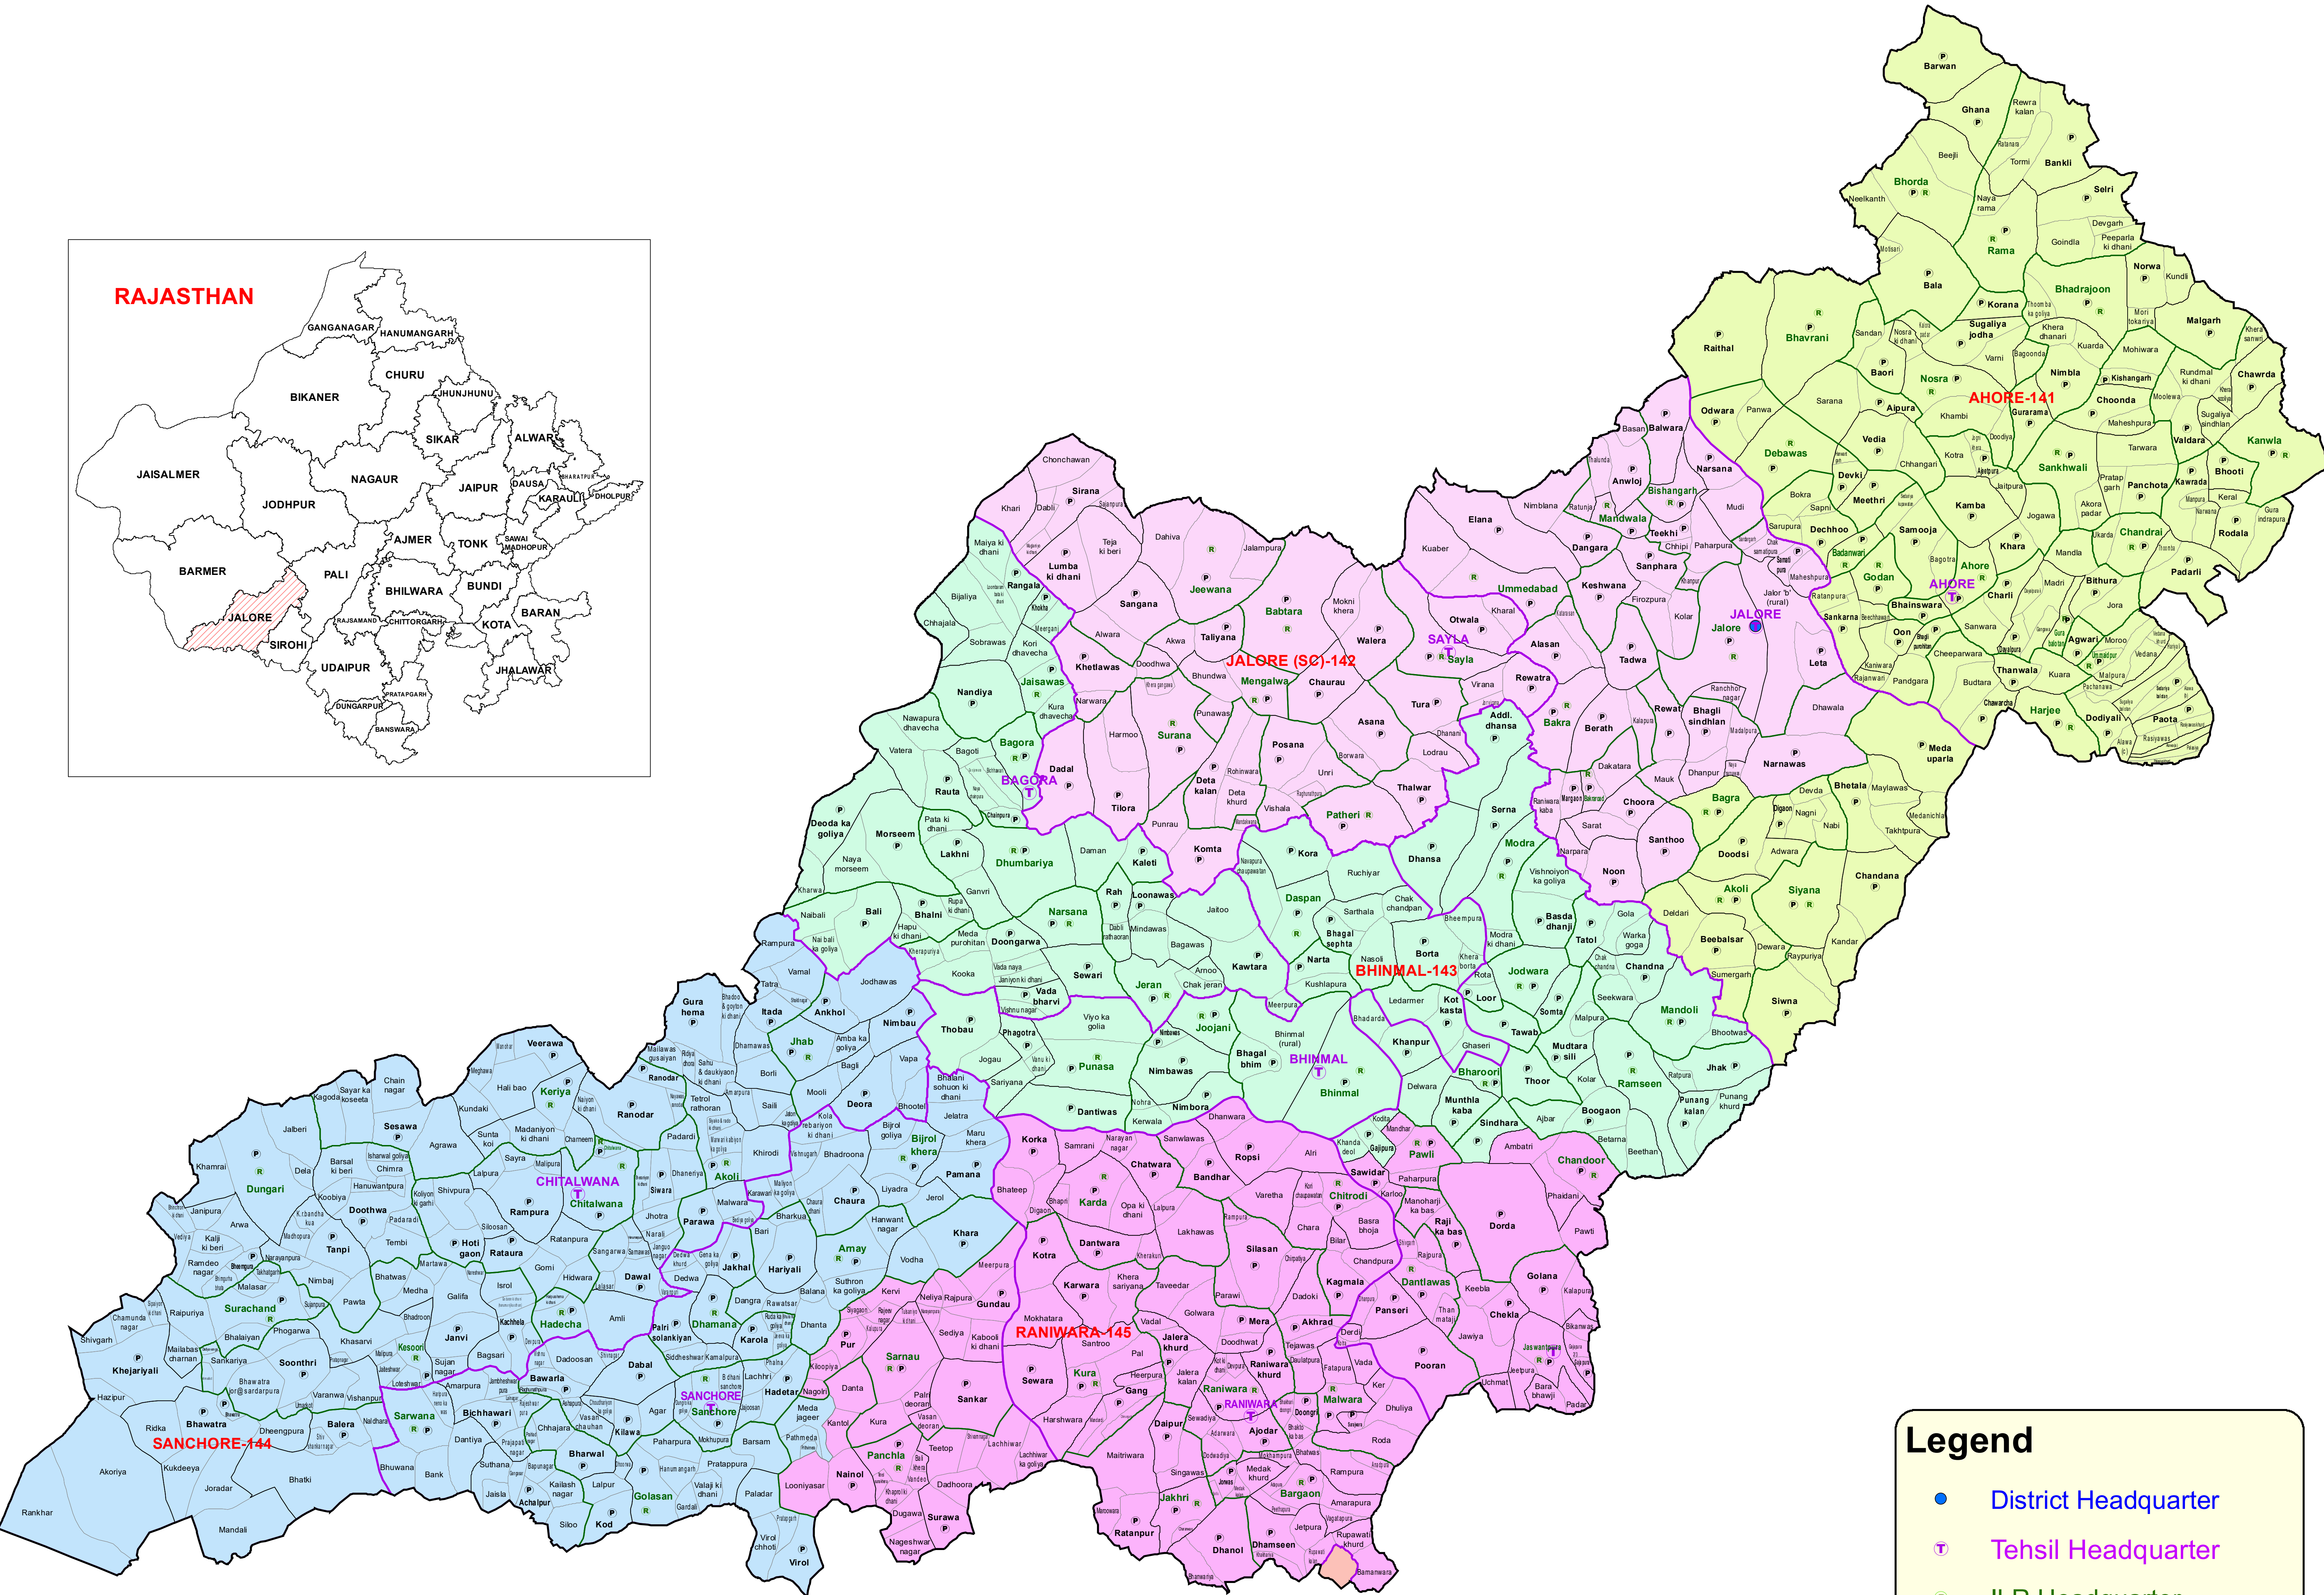

ASSEMBLY CONSTITUENCIES DISTRICT - JALORE

Assembly Constituencies	
	AHORE-141
	BHINMAL-143
	JALORE (SC)-142
	RANIWARA-145
	REODAR (SC)-148
	SANCHORE-144

Legend	
●	District Headquarter
⊕	Tehsil Headquarter
⊙	ILR Headquarter
⊕	Patwar Circle Headquarter
TEHSIL NAME	Tehsil Boundary
ILR Circle Name	ILR Circle Boundary
Patwar Circle Name	Patwar Circle Boundary
Village Name	Village Boundary